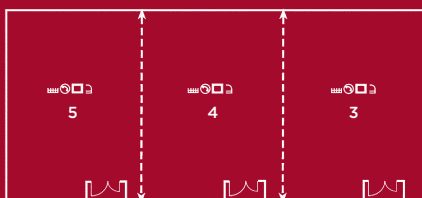

### Events and meeting facilities

Our 5 multifunctional, air-conditioned function rooms boast ample natural light and are ideal for conferences, conventions and private events for up to 120 people. The largest of these rooms measures 180 m<sup>2</sup> and can be divided into 3 separate areas, with the 230 m<sup>2</sup> foyer serving as the perfect setting for elegant receptions of any kind. Thanks to professional event planning, state-of-the-art technology and refreshing break ideas, our event organisation services go far beyond the norm. A wide variety of technical equipment is at your disposal, including Wi-Fi, projectors, projector screens, pin boards, flip charts and moderator's kits. Further conference technology is available on request.

# Function rooms and capacities

Name	Measurements	Ceiling	m <sup>2</sup>	Banquet	Square	Cocktail	School	Theatre	U-shape	Cabaret
<b>1.</b> Mainhattan 1	9 x 6.7	2.9	60	32	16	45	30	40	16	20
<b>2.</b> Mainhattan 2	9 x 6.7	2.9	60	32	16	45	30	40	16	20
Mainhattan 1 + 2	9 x 13.4	2.9	120	64	32	90	60	80	32	40
<b>3.</b> Mainhattan 3	9 x 7	2.9	60	32	16	45	30	40	16	20
<b>4.</b> Mainhattan 4	9 x 7	2.9	60	32	16	45	30	40	16	20
<b>5.</b> Mainhattan 5	9 x 7	2.9	60	32	16	45	30	40	16	20
Mainhattan 3 + 4	9 x 14	2.9	120	64	32	90	60	120	32	40
Mainhattan 4 + 5	9 x 14	2.9	120	64	32	90	60	120	32	40
Mainhattan 3 + 4 + 5	9 x 21	2.9	180	120	48	140	110	120	48	60